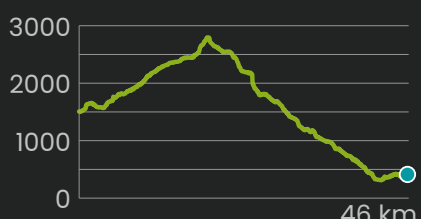

SHARE YOUR PASSION ALL AROUND!

ALL AROUND 200

5-9 JULY 2022
4 STAGES
D+ 8.000 m / D- 11.000 m
Departure - arrival in Cogne

200 km

REGISTRATION **570€**
after 30 April 620€

STAGE 1
COGNE › FORT BARD › GRESSONEY LA TRINITÈ
46 km / D+ 1.550 m / D- 2.700 m
transfer by shuttle Fort Bard › Gressoney

STAGE 2
GRESSONEY › VAL D'AYAS › ANTEY SAINT ANDRÉ
57 km / D+ 2.400 m / D- 3.000 m

STAGE 3 / 1
ANTEY SAINT ANDRÉ › S.BARTHÉLEMY › VALPELLINE
44 km / D+ 2.300 m / D- 2.350 m

STAGE 4 / 2
VALPELLINE › AOSTA › PILA › COGNE
44 km / D+ 1.650 m / D- 2.900 m
transfer with the Aosta › Pila ski lifts