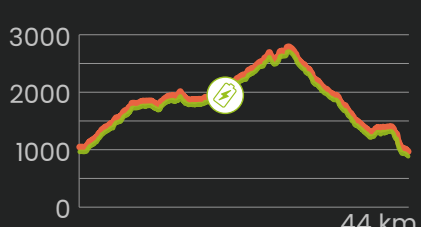

SHARE YOUR PASSION ALL AROUND!

ALL AROUND 200

5-9 JULY 2022
4 STAGES
D+ 8.000 m / D- 11.000 m
Departure - arrival in Cogne

200 km

REGISTRATION **570€**
after 30 April 620€

STAGE 1
COGNE › FORT BARD › GRESSONEY LA TRINITÈ
46 km / D+ 1.550 m / D- 2.700 m
transfer by shuttle Fort Bard › Gressoney

STAGE 2
GRESSONEY › VAL D'AYAS › ANTEY SAINT ANDRÉ
57 km / D+ 2.400 m / D- 3.000 m

STAGE 3 / 1
ANTEY SAINT ANDRÉ › S.BARTHÉLEMY › VALPELLINE
44 km / D+ 2.300 m / D- 2.350 m

STAGE 4 / 2
VALPELLINE › AOSTA › PILA › COGNE
44 km / D+ 1.650 m / D- 2.900 m
transfer with the Aosta › Pila ski lifts