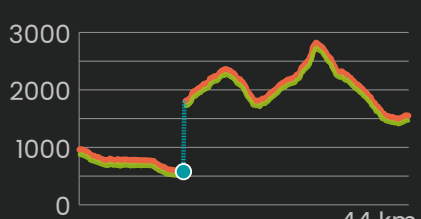

SHARE YOUR PASSION ALL AROUND!

ALL AROUND 200

5-9 JULY 2022
4 STAGES
D+ 8.000 m / D- 11.000 m
Departure - arrival in Cogne

200 km

REGISTRATION **570€**
after 30 April 620€

STAGE 1
COGNE › FORT BARD › GRESSONEY LA TRINITÈ
46 km / D+ 1.550 m / D- 2.700 m
transfer by shuttle Fort Bard › Gressoney

STAGE 2
GRESSONEY › VAL D'AYAS › ANTEY SAINT ANDRÉ
57 km / D+ 2.400 m / D- 3.000 m

STAGE 3 / 1
ANTEY SAINT ANDRÉ › S.BARTHÉLEMY › VALPELLINE
44 km / D+ 2.300 m / D- 2.350 m

STAGE 4 / 2
VALPELLINE › AOSTA › PILA › COGNE
44 km / D+ 1.650 m / D- 2.900 m
transfer with the Aosta › Pila ski lifts