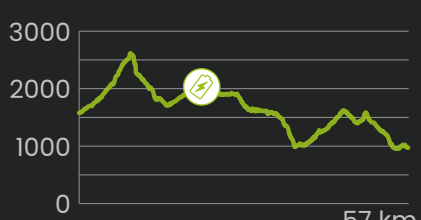

SHARE YOUR PASSION ALL AROUND!

ALL AROUND 200

5-9 JULY 2022
4 STAGES
D+ 8.000 m / D- 11.000 m
Departure - arrival in Cogne

200 km

REGISTRATION **570€**
after 30 April 620€

STAGE 1
COGNE › FORT BARD › GRESSONEY LA TRINITÈ
46 km / D+ 1.550 m / D- 2.700 m
transfer by shuttle Fort Bard › Gressoney

STAGE 2
GRESSONEY › VAL D'AYAS › ANTEY SAINT ANDRÉ
57 km / D+ 2.400 m / D- 3.000 m

STAGE 3 / 1
ANTEY SAINT ANDRÉ › S.BARTHÉLEMY › VALPELLINE
44 km / D+ 2.300 m / D- 2.350 m

STAGE 4 / 2
VALPELLINE › AOSTA › PILA › COGNE
44 km / D+ 1.650 m / D- 2.900 m
transfer with the Aosta › Pila ski lifts